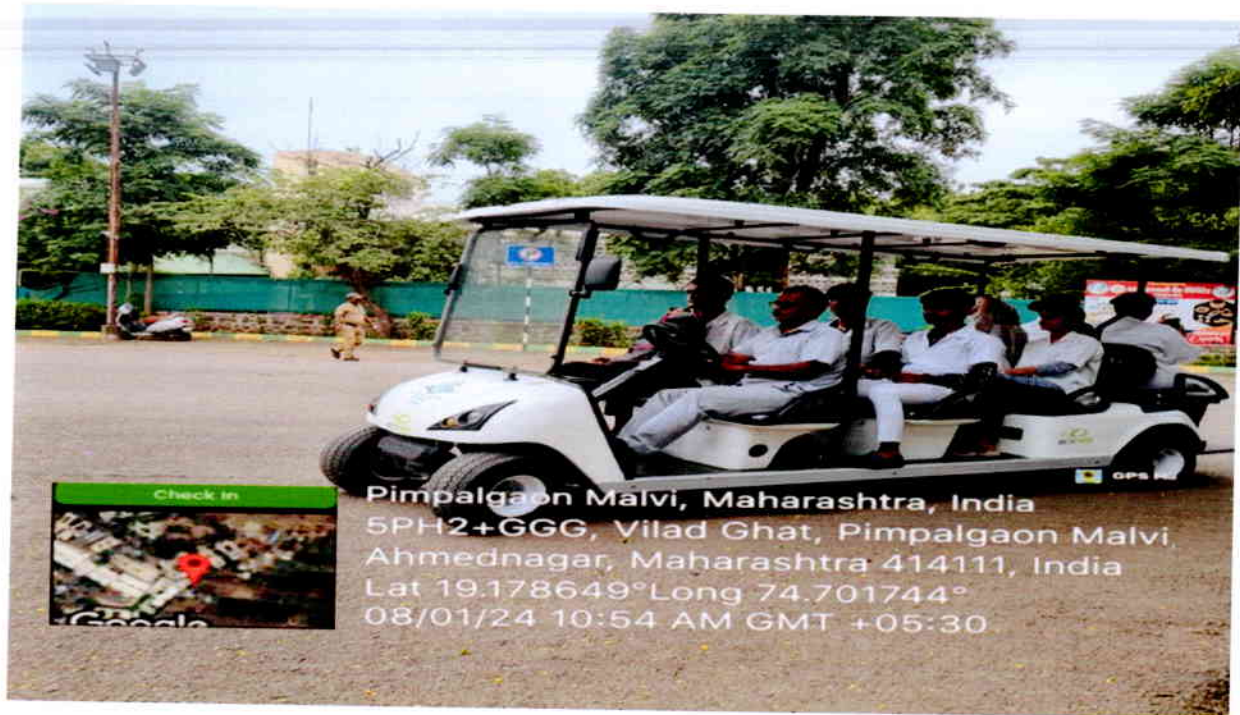

GREEN CAMPUS INITIATIVES

PAchandelkar

PRINCIPAL
Dr.V.V.P.F's College of Nursing
Ahmednagar

GPS Map Camera
Pimpalgaon Malvi, Maharashtra, India
5PH2+RCF, Vilad Ghat, Pimpalgaon Malvi, Ahmednagar, Maharashtra 414111, India
Lat 19.179734°
Long 74.70136°
13/07/24 12:04 PM GMT +05:30

PAchardekar

PRINCIPAL
Dr.V.V.P.F's College of Nursing
Ahmednagar

Green Campus

Achardekar
PRINCIPAL
Dr.V.V.P.F's College of Nursing
Ahmednagar

Battery powered vehicle

Sewage Treatment Plan

PAchardelkar
PRINCIPAL
Dr.V.V.P.F's College of Nursing
Ahmednagar